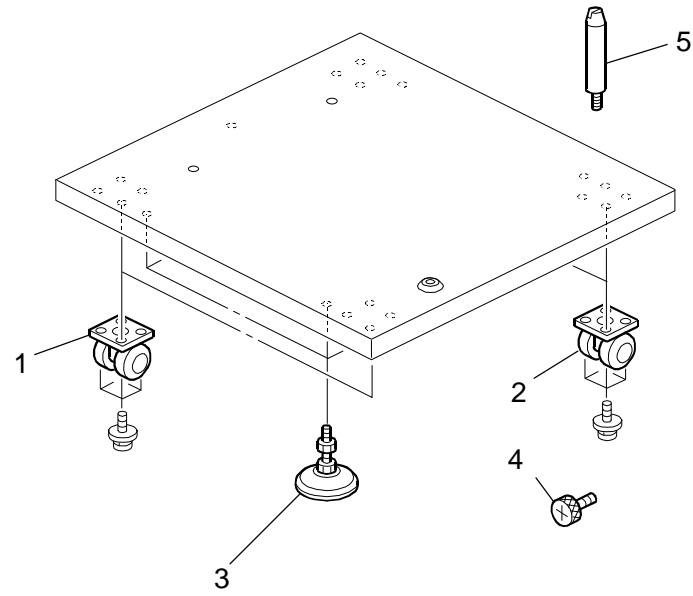

Caster Table Type A (D446)

Caster Table Type A (D446)

PARTS CATALOG

This catalog gives the numbers and names of parts on this machine.

1.Caster Table Type A (D446).....	2
Parts Index.....	6

June ,11 ' 2008

1.Caster Table Type A (D446)

1.Caster Table Type A (D446)

Index No.	Part No.	Description	Q'ty Per Assembly
1	AH01 2013	Stopper Caster - 60KGF	1
2	AH01 2014	Caster - 60KGF	1
3	B827 1051	Stand	1
4	AA14 3508	Flat Knob Screw - M4x10	1
5	B827 1071	Positioning Pin	1

Index No.	Part No.	Description	Q'ty Per Assembly
-----------	----------	-------------	-------------------

Parts Index

Parts Index

Part No.	Description	Page and Index No.
B827 1051	Stand	3 - 3
B827 1071	Positioning Pin	3 - 5

Part No.	Description	Page and Index No.
AA14 3508	Flat Knob Screw - M4x10	3 - 4
AH01 2013	Stopper Caster - 60KGF	3 - 1
AH01 2014	Caster - 60KGF	3 - 2